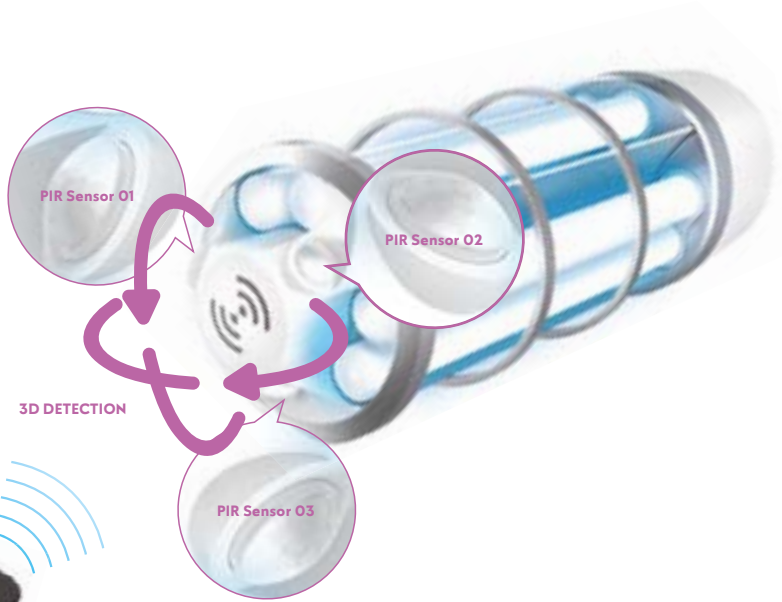

12s Delay Start-UP

Ozone-Free UV

Fail Safe Feature

01. Microwave and PIR Sensor Built-In

3D sensor detection: 1 Microwave + 3 PIR sensors, automatically turns off when unintended entry is detected.

02. U10 IR Remote

On / off and timing (30/60/90/120 Mins) functions on IR remote.

03. E39 Exclusive Base

04. Installation Method

Optional accessories:
Eyebolt base and Tripod (M8 Adapter)

APPLICATIONS

01. Hotel

02. Gymnasium