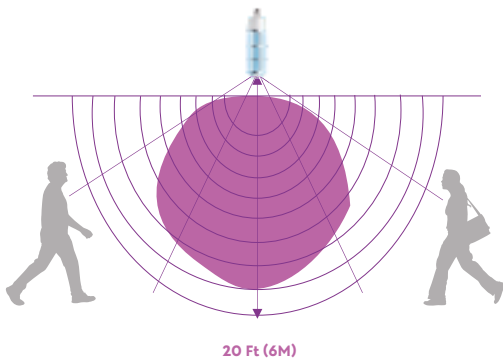

FEATURES

CALIVE®

01. Microwave and PIR Sensor Built-In

3D sensor detection: 1 Microwave + 3 PIR sensors, automatically turns off when unintended entry is detected.