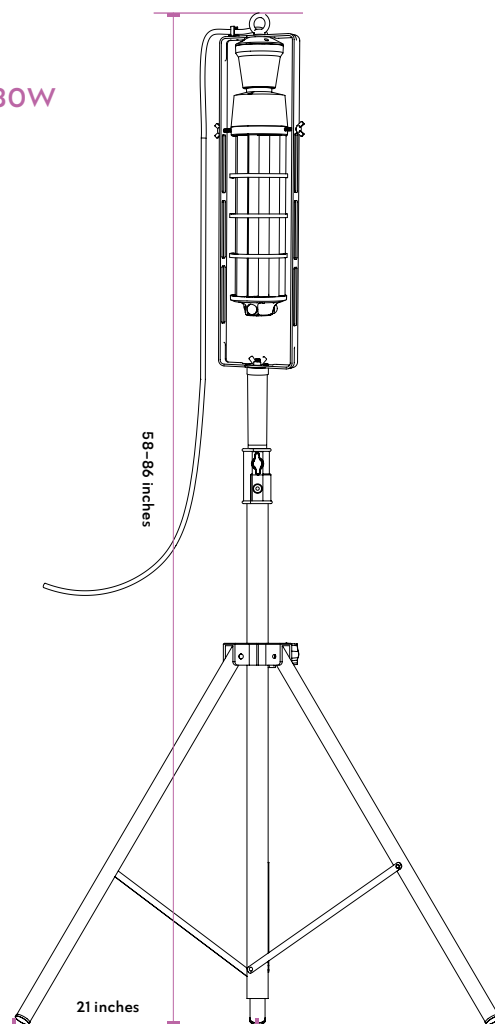

www.calivellc.com
hello@calivellc.com
(510)891-1056

SPECIFICATIONS

MODEL NO.	POWER	VOLTAGE	WAVE LENGTH	LAMP TYPE	LAMP BASE	TIMER FUNCTIONS	LAMP SIZE	OPERATING TEMP (°C/°F)	LIFE SPAN	WEIGHT (lbs/kgx2.2)	COLOR
CUVF01-80W	80W ± 15%	120V 60Hz	254nm	UVC	E39	30/60/90/120 Mins	/	-20~40°C -4~104°F	9,000H	/	Matt Silver
CUVL01-80W	80W ± 15%	120V 60Hz	254nm	UVC	E39	30/60/90/120 Mins	E39 16.6x3.7 inches	-20~40°C -4~104°F	9,000H	NW: 0.89kg GW: 1.01kg	Matt Silver

APPLICATION AREA	DISINFECTION TIME	30mins	60mins	90mins	120mins
		POWER			
		> 430sq ft	> 538sq ft	> 592sq ft	> 646sq ft

DIMENSIONS

CUVL01-80W

CUVF01-80W

FEATURES

CALIVE®

Quartz Tube

IR Remote Control