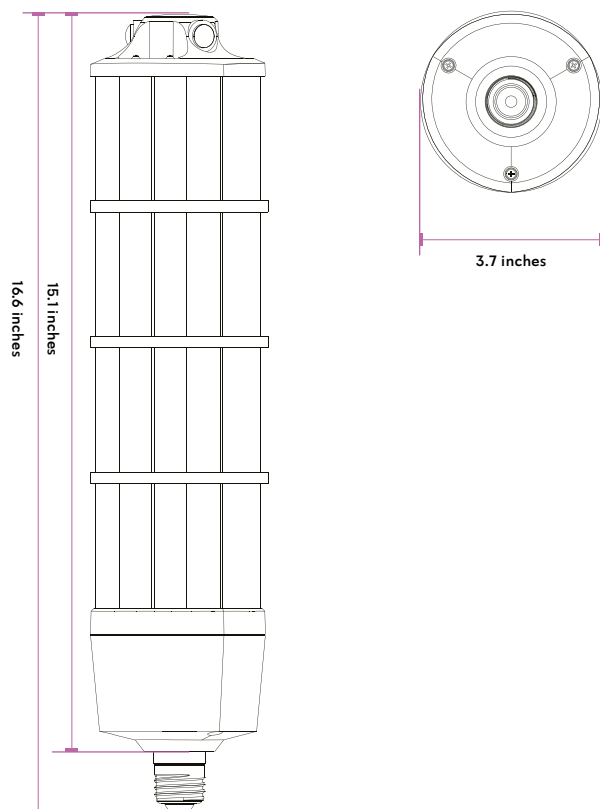

www.calivellc.com
hello@calivellc.com
(510)891-1056

SPECIFICATIONS

MODEL NO.	POWER	VOLTAGE	WAVE LENGTH	LAMP TYPE	LAMP BASE	TIMER FUNCTIONS	LAMP SIZE	OPERATING TEMP (°C/°F)	LIFE SPAN	WEIGHT (lbs/kgx2.2)	COLOR
CUVF01-80W	80W ± 15%	120V 60Hz	254nm	UVC	E39	30/60/90/120 Mins	/	-20~40°C -4~104°F	9,000H	/	Matt Silver
CUVL01-80W	80W ± 15%	120V 60Hz	254nm	UVC	E39	30/60/90/120 Mins	E39 16.6x3.7 inches	-20~40°C -4~104°F	9,000H	NW: 0.89kg GW: 1.01kg	Matt Silver

APPLICATION AREA	DISINFECTION TIME	30mins	60mins	90mins	120mins
		POWER			
		> 430sq ft	> 538sq ft	> 592sq ft	> 646sq ft

DIMENSIONS

CUVL01-80W

CUVF01-80W

FEATURES

CALIVE®

Quartz Tube

IR Remote Control