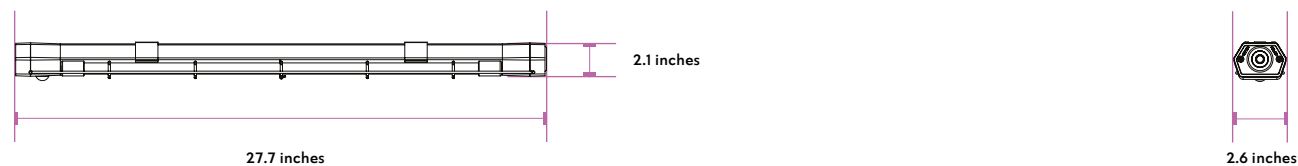

www.calivellc.com
hello@calivellc.com
(510)891-1056

SPECIFICATIONS

MODEL NO.	POWER	VOLTAGE	WAVE LENGTH	LAMP TYPE	LAMP BASE	TIMER FUNCTIONS	LAMP SIZE	OPERATING TEMP (°C/°F)	LIFE SPAN	WEIGHT (lbs/kgx2.2)	COLOR
CUVF02-40W	40W ± 15%	120V 60Hz	254nm	UVC	G5	30/60/90/120 Mins	27.7x2.6x2.1 inches	-20-40°C -4-104°F	9,000H	NW: 0.66kg GW: 0.86kg	Matt Silver
CUVF02-80W	80W ± 15%	120V 60Hz	254nm	UVC	G5	30/60/90/120 Mins	51.7x2.6x2.1 inches	-20-40°C -4-104°F	9,000H	NW: 1.13kg GW: 1.48kg	Matt Silver

APPLICATION AREA POWER	DISINFECTIION TIME	30mins	60mins	90mins	120mins
		40W	> 161sq ft	> 215sq ft	> 269sq ft
80W		> 431sq ft	> 538sq ft	> 592sq ft	> 646sq ft

DIMENSIONS

CUVF02-80W

CUVF02-40W

FEATURES

CALIVE®