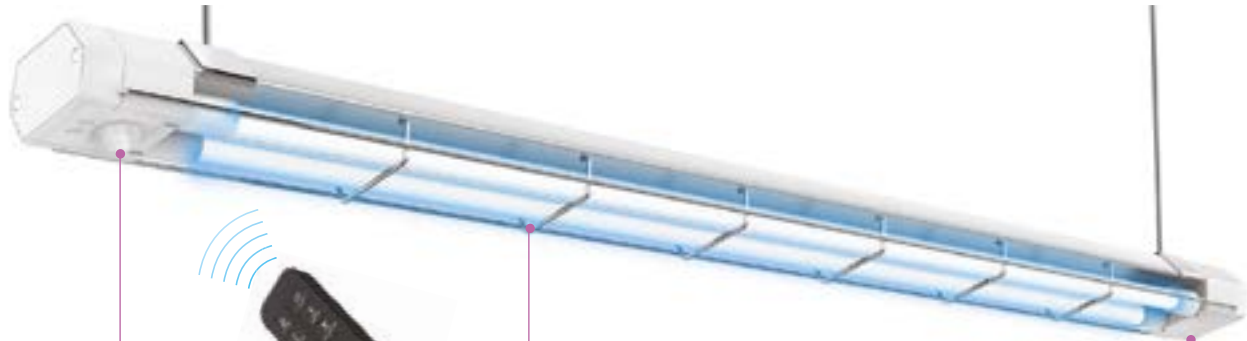

www.calivellc.com
hello@calivellc.com
(510)891-1056

SPECIFICATIONS

MODEL NO.	POWER	VOLTAGE	WAVE LENGTH	LAMP TYPE	LAMP BASE	TIMER FUNCTIONS	LAMP SIZE	OPERATING TEMP (°C/°F)	LIFE SPAN	WEIGHT (lbs/kgx2.2)	COLOR
CUVF02-40W	40W ± 15%	120V 60Hz	254nm	UVC	G5	30/60/90/120 Mins	27.7x2.6x2.1 inches	-20-40°C -4-104°F	9,000H	NW: 0.66kg GW: 0.86kg	Matt Silver
CUVF02-80W	80W ± 15%	120V 60Hz	254nm	UVC	G5	30/60/90/120 Mins	51.7x2.6x2.1 inches	-20-40°C -4-104°F	9,000H	NW: 1.13kg GW: 1.48kg	Matt Silver

Quartz Tube

IR Remote Control

12s Delay Start-UP

Ozone-Free UV

Fail Safe feature

01. Microwave and PIR Sensor Built-In

02. Protection Wireguard

03. Junction Box

IR remote, let's you operate the UVC light from a far distance and ensures the UVC light beam never touches your body.

A. Once people approach the UVC light, the light will turn off automatically.
B. Double security: If both sensors break, the UVC light will never turn on.