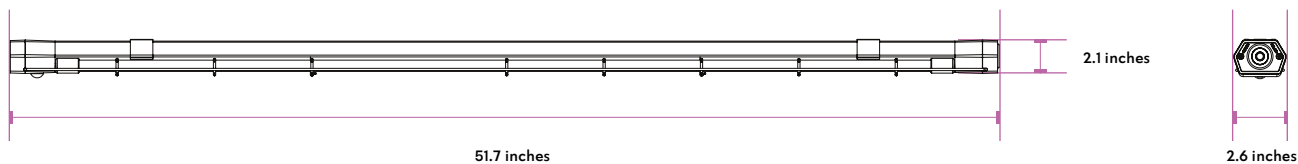

www.calivellc.com
hello@calivellc.com
(510)891-1056

SPECIFICATIONS

MODEL NO.	POWER	VOLTAGE	WAVE LENGTH	LAMP TYPE	LAMP BASE	TIMER FUNCTIONS	LAMP SIZE	OPERATING TEMP (°C/°F)	LIFE SPAN	WEIGHT (lbs/kgx2.2)	COLOR
CUVF02-40W	40W ± 15%	120V 60Hz	254nm	UVC	G5	30/60/90/120 Mins	27.7x2.6x2.1 inches	-20-40°C -4-104°F	9,000H	NW: 0.66kg GW: 0.86kg	Matt Silver
CUVF02-80W	80W ± 15%	120V 60Hz	254nm	UVC	G5	30/60/90/120 Mins	51.7x2.6x2.1 inches	-20-40°C -4-104°F	9,000H	NW: 1.13kg GW: 1.48kg	Matt Silver

APPLICATION AREA POWER	DISINFECTIION TIME	30mins	60mins	90mins	120mins
		40W	> 161sq ft	> 215sq ft	> 269sq ft
80W		> 431sq ft	> 538sq ft	> 592sq ft	> 646sq ft

DIMENSIONS

CUVF02-80W

CUVF02-40W

FEATURES

CALIVE®